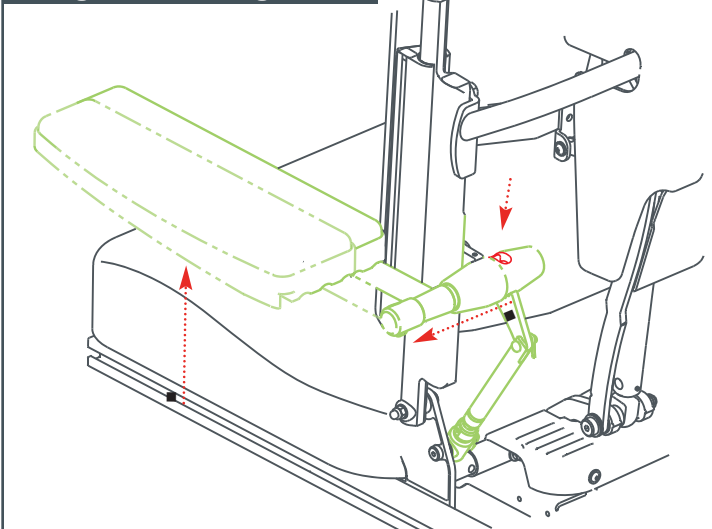

## We are all about support . . .

**The all NEW Cane Mounted Height, Width and Angle Adjustable Flip Back Armrests offer a cleaner, more streamlined look as well as unsurpassed functionality and support!**

- Simple, independent height and angle adjustment to aid in individualized support and comfort positioning
- Width adjustment from a default of 0" to 0.5" or 1" per side; maximum 2" wider than the seat pan
- Available in two height profile configurations: Straight or Curved
  - Straight accommodates arm heights of 9.5" to 13"
  - Curved accommodates arm heights of 12.5" to 16"
- Flips back easily for unobstructed lateral transfers
- Designed to interface seamlessly with all of our available arm pads:
  - Standard | Modular | Waterfall | Flat | Gel | Ergonomic Arm Trough

**Straight Arm Configuration**

**Curved Arm Configuration**